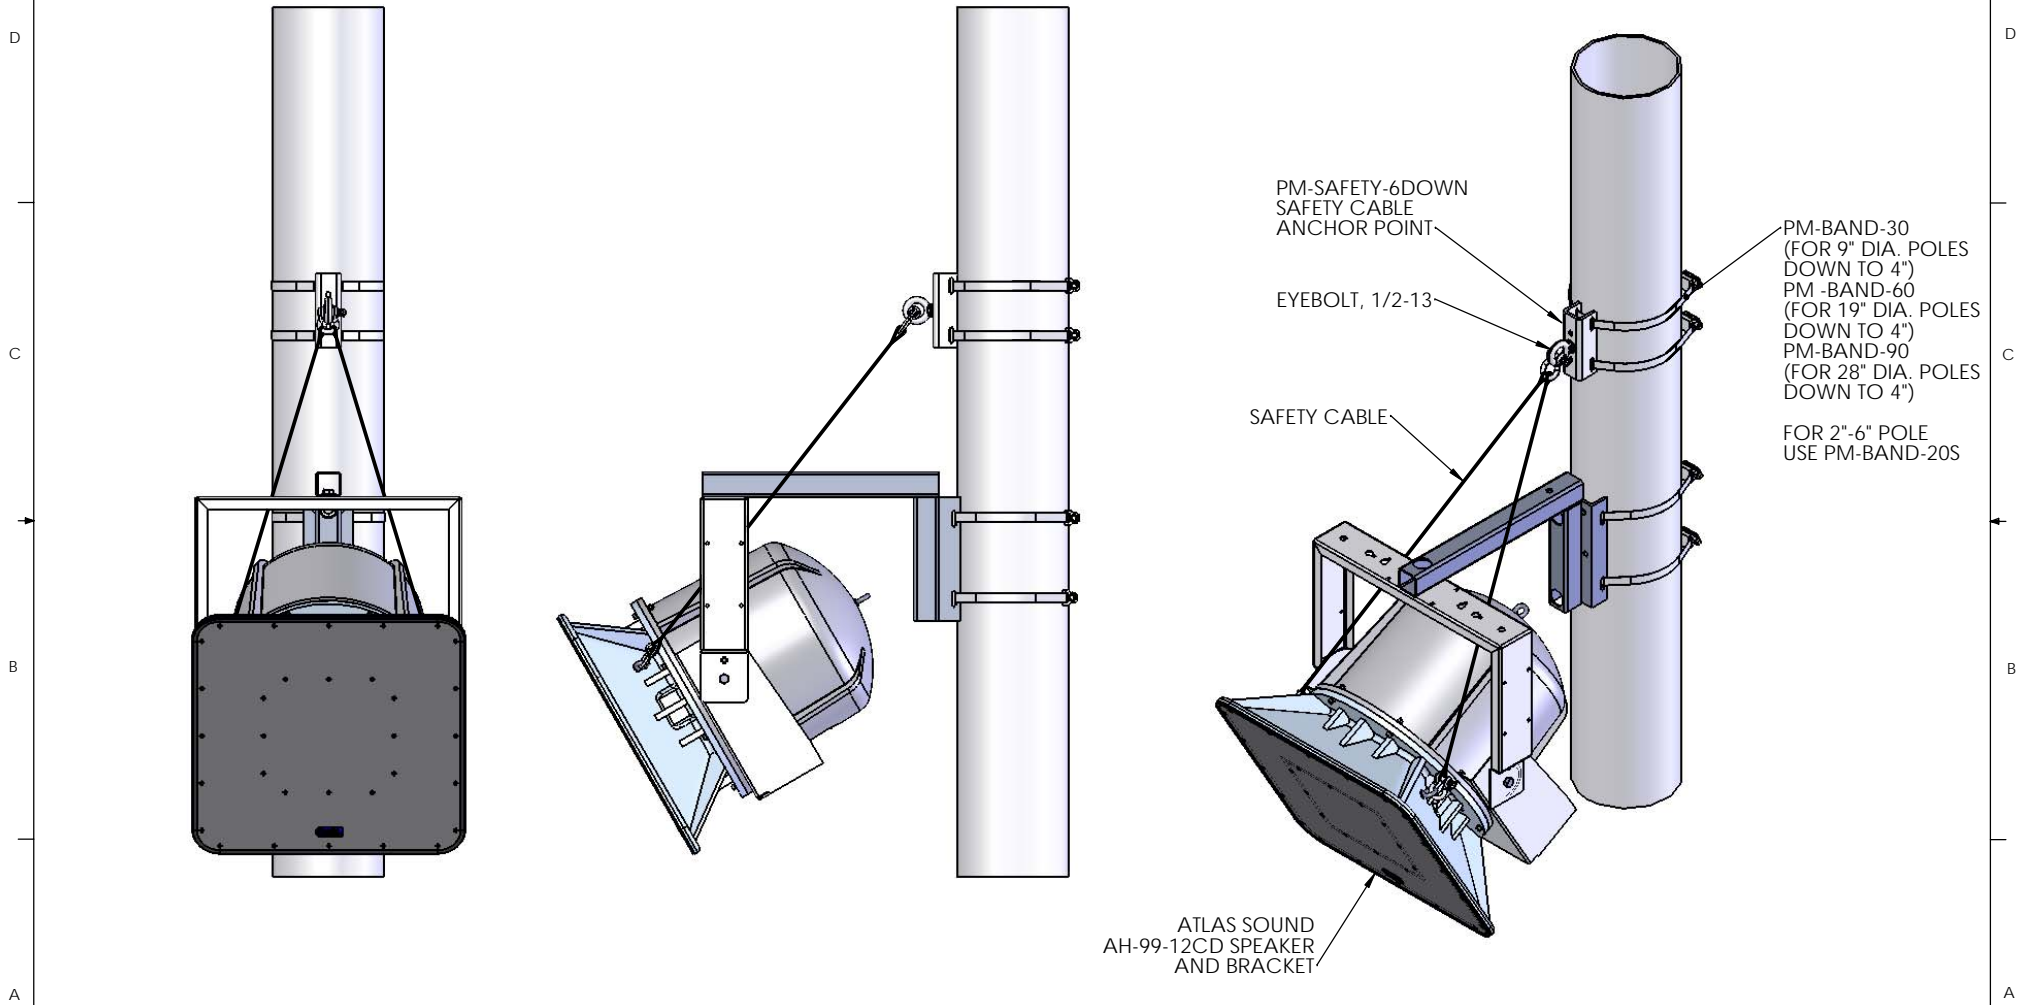

PM-SAFETY-6DOWN SAFETY CABLE ANCHOR POINT

NOTE: SELECTED BAND MUST BE CAPABLE OF SUPPORTING THE LOAD

Allen Products Company Inc.
 1635 E. Burnett Street
 Signal Hill, CA 90755
 Tel: 562-424-1100 Fax: 562-424-3520